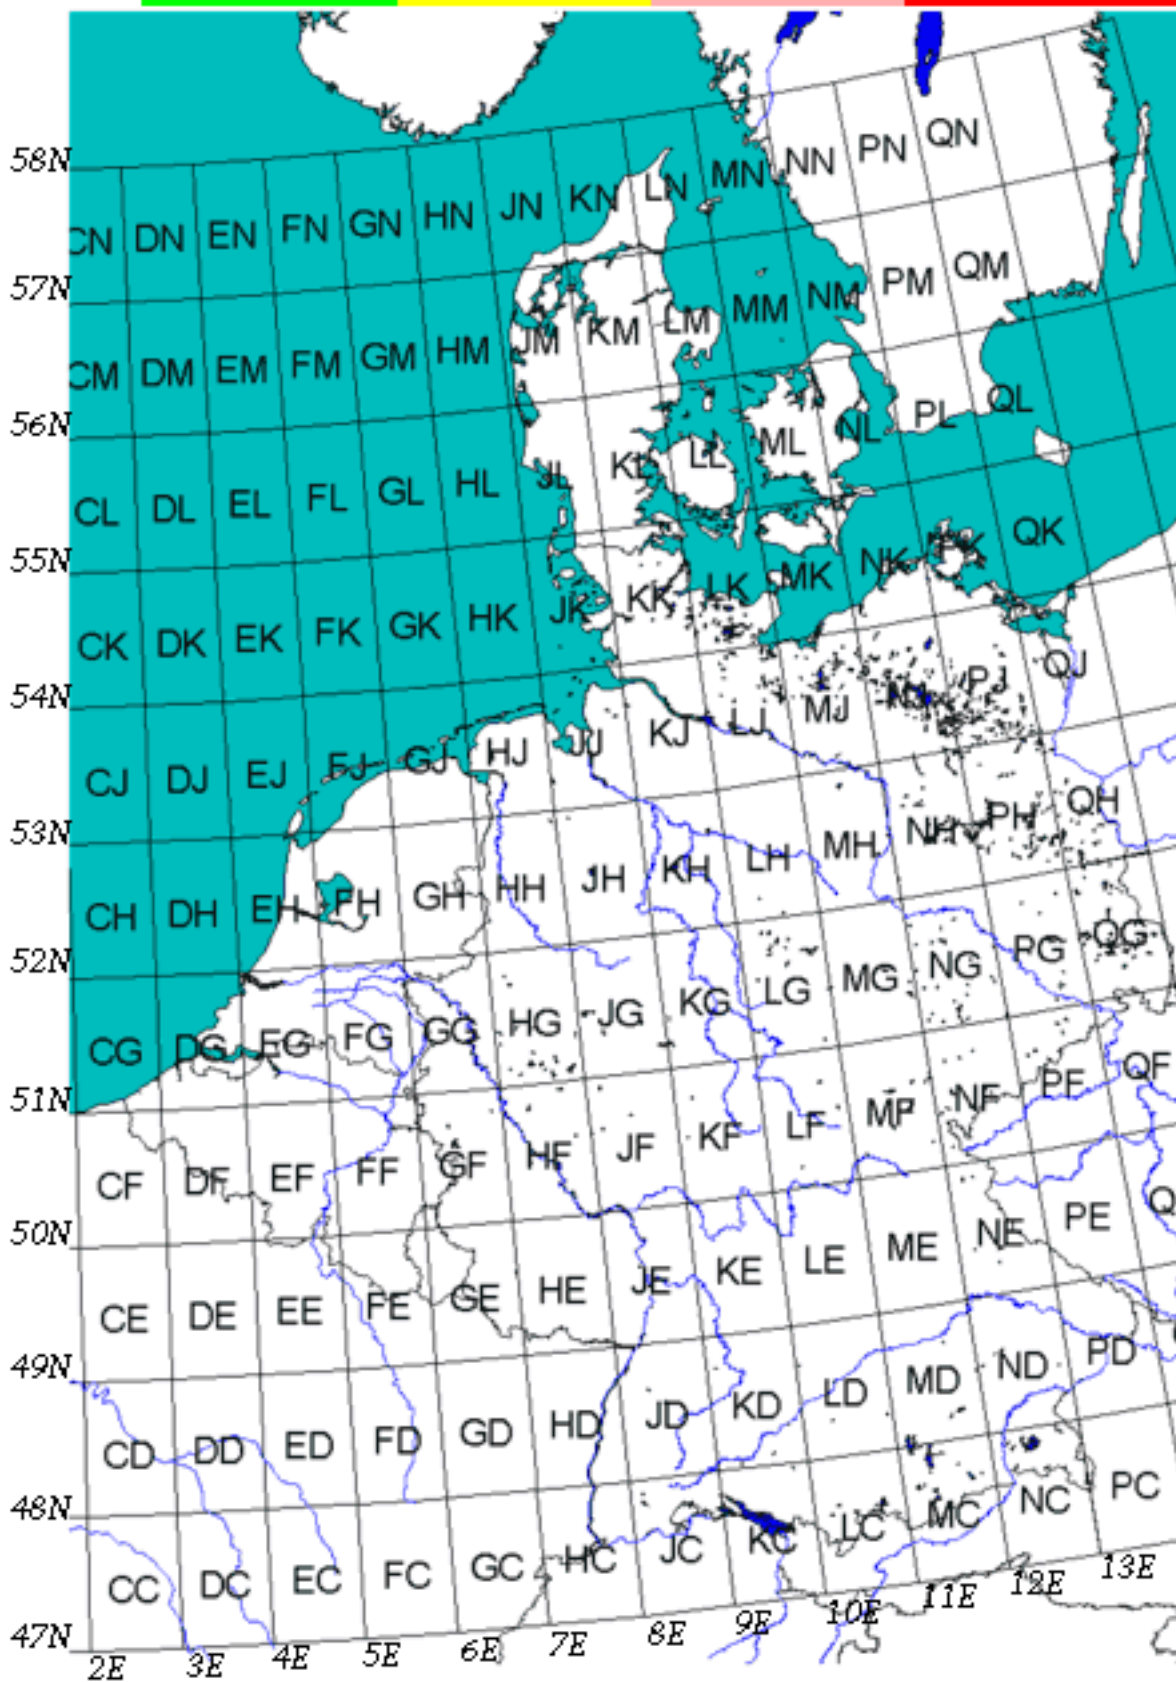

THIS BIRDTAM IS ISSUED BY GERMAN BUNDESWEHR GEOINFORMATION OFFICE AND APPROVED BY USAFE/SE.

LAST UPDATED AT: Mon, 24 Jun 2024 03:50:00 GMT

There are no active BIRDTAMs at this time.

Risk: 5:Fairly Great 6:Great 7:Very Great 8:Extremely Great

BWCC/ 5=Moderate 6,7,8=Severe
GMGO only reports bird intensity of 5 or greater.